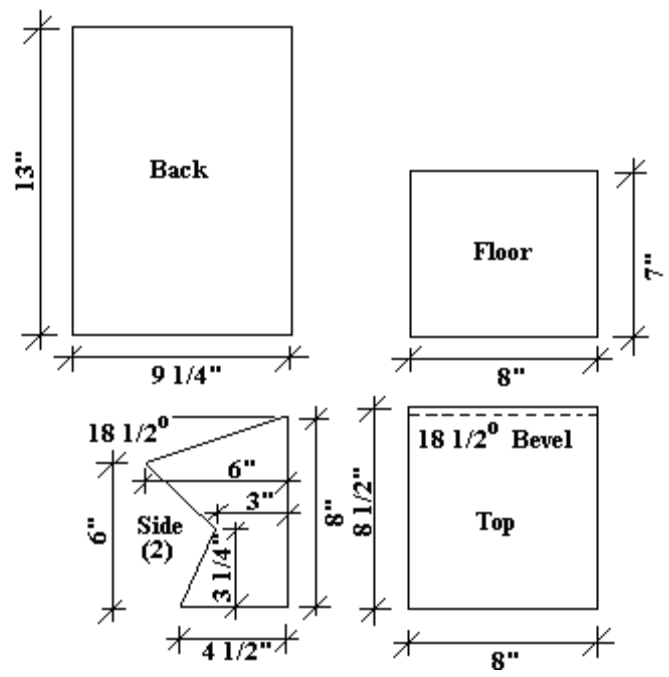

Nesting Platform:

American Robin,
Barn Swallow

American Robin

Barn Swallow

Lumber: One 1" x 10" x 4'0"